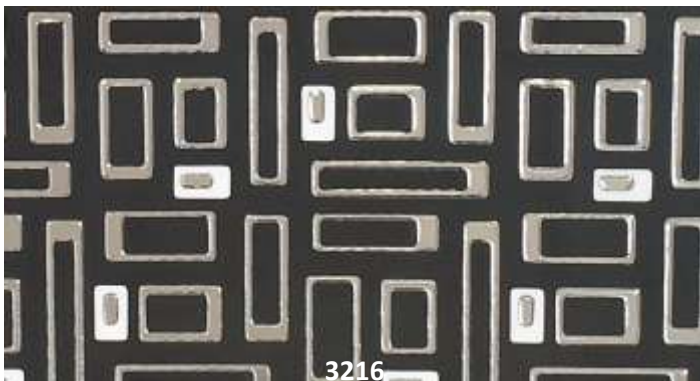

Feature Wall